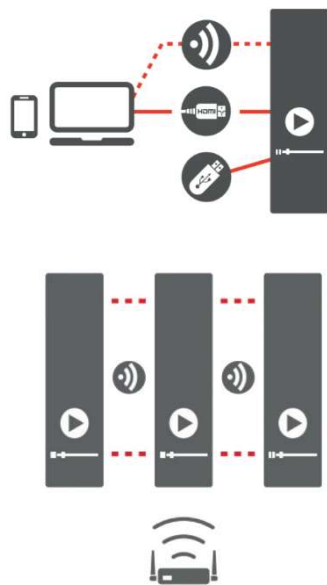

### Vision Pro LED Poster

Our poster has been engineered with latest technologies to give it a smoother, slimmer profile. It's crafted in beautiful anodized lightweight yet durable aluminum, to make the entire poster frame weigh less than 30 kg, making it more portable and easier to install

### Smart Control System

Our software enables you to connect to it with a PC or Android devices from a single location via RJ45, WiFi,USB. That makes it extremely easy to identify your display and manage settings like brightness and contrast. Play your content directly from your device be it a laptop, tablet or smart phone. Perform centralized video control and management via internet. Your efficiency is increased because you can cast your video remotely without the need to have an on-site controlling device or PC.

### Multiple Mounting Options

can be easily mounted over wall horizontally and vertically, and be suspended, and be a free-standing display with its kickstand option.

### Color Options

frame has different color options. You can even customize it to associate with your brand image and integrate with the design of your space.

Ultra-Light: 30kg

Ultra-thin: 30mm

High Resolution: 256 pixels \*768 pixels