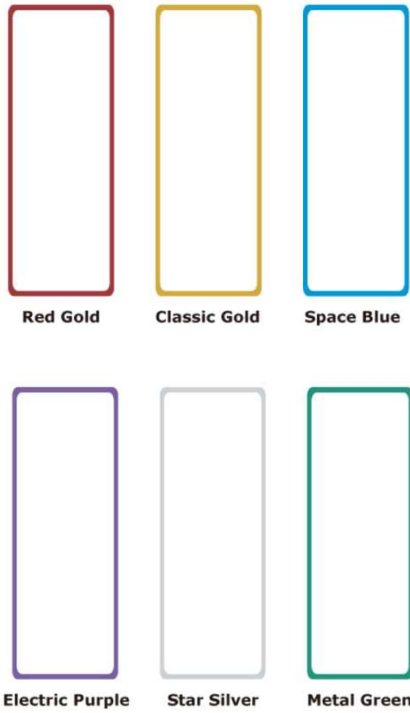

### Vision Pro LED Poster

Our poster has been engineered with latest technologies to give it a smoother, slimmer profile. It's crafted in beautiful anodized lightweight yet durable aluminum, to make the entire poster frame weigh less than 30 kg, making it more portable and easier to install

### Multiple Mounting Options

can be easily mounted over wall horizontally and vertically, and be suspended, and be a free-standing display with its kickstand option.

### Color Options

frame has different color options. You can even customize it to associate with your brand image and integrate with the design of your space.

Ultra-Light: 30kg

Ultra-thin: 30mm

High Resolution: 256 pixels \*768 pixels

Make the right impression and create new stopping power with LED Poster